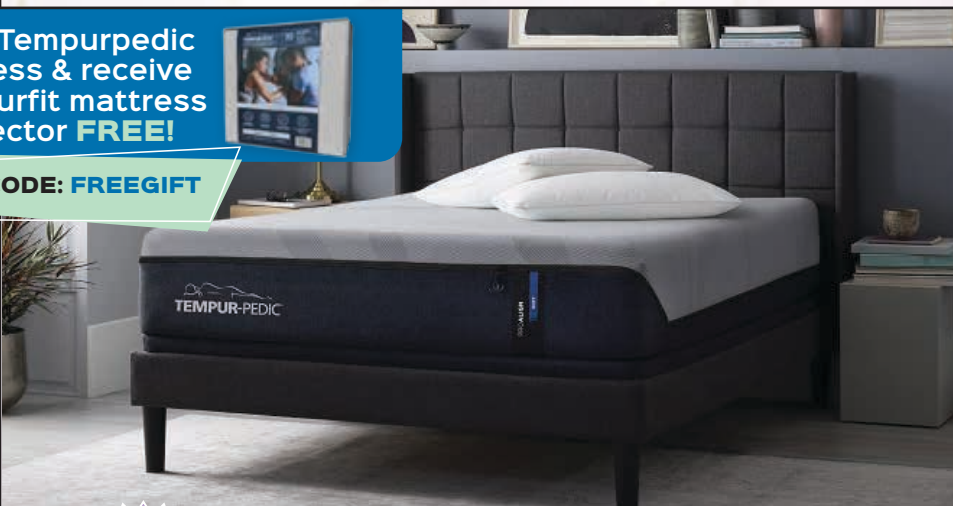

TEMPURPEDIC PROALIGN Queen Size Mattress

NOW **$2999**

TWIN MATTRESS **$2499**
DOUBLE MATTRESS **$2849**
KING MATTRESS **$3699**

AVAILABLE IN Soft, Medium & Firm Support

TEMPUR-APP™ COMFORT LAYER

PREMIUM KNIT SUPER STRETCH FABRIC

ORIGINAL TEMPUR® SUPPORT LAYER

MOISTURE WICKING FABRIC

PREMIUM KNIT SUPER STRETCH FABRIC

ORIGINAL TEMPUR® SUPPORT LAYER

MOISTURE WICKING FABRIC